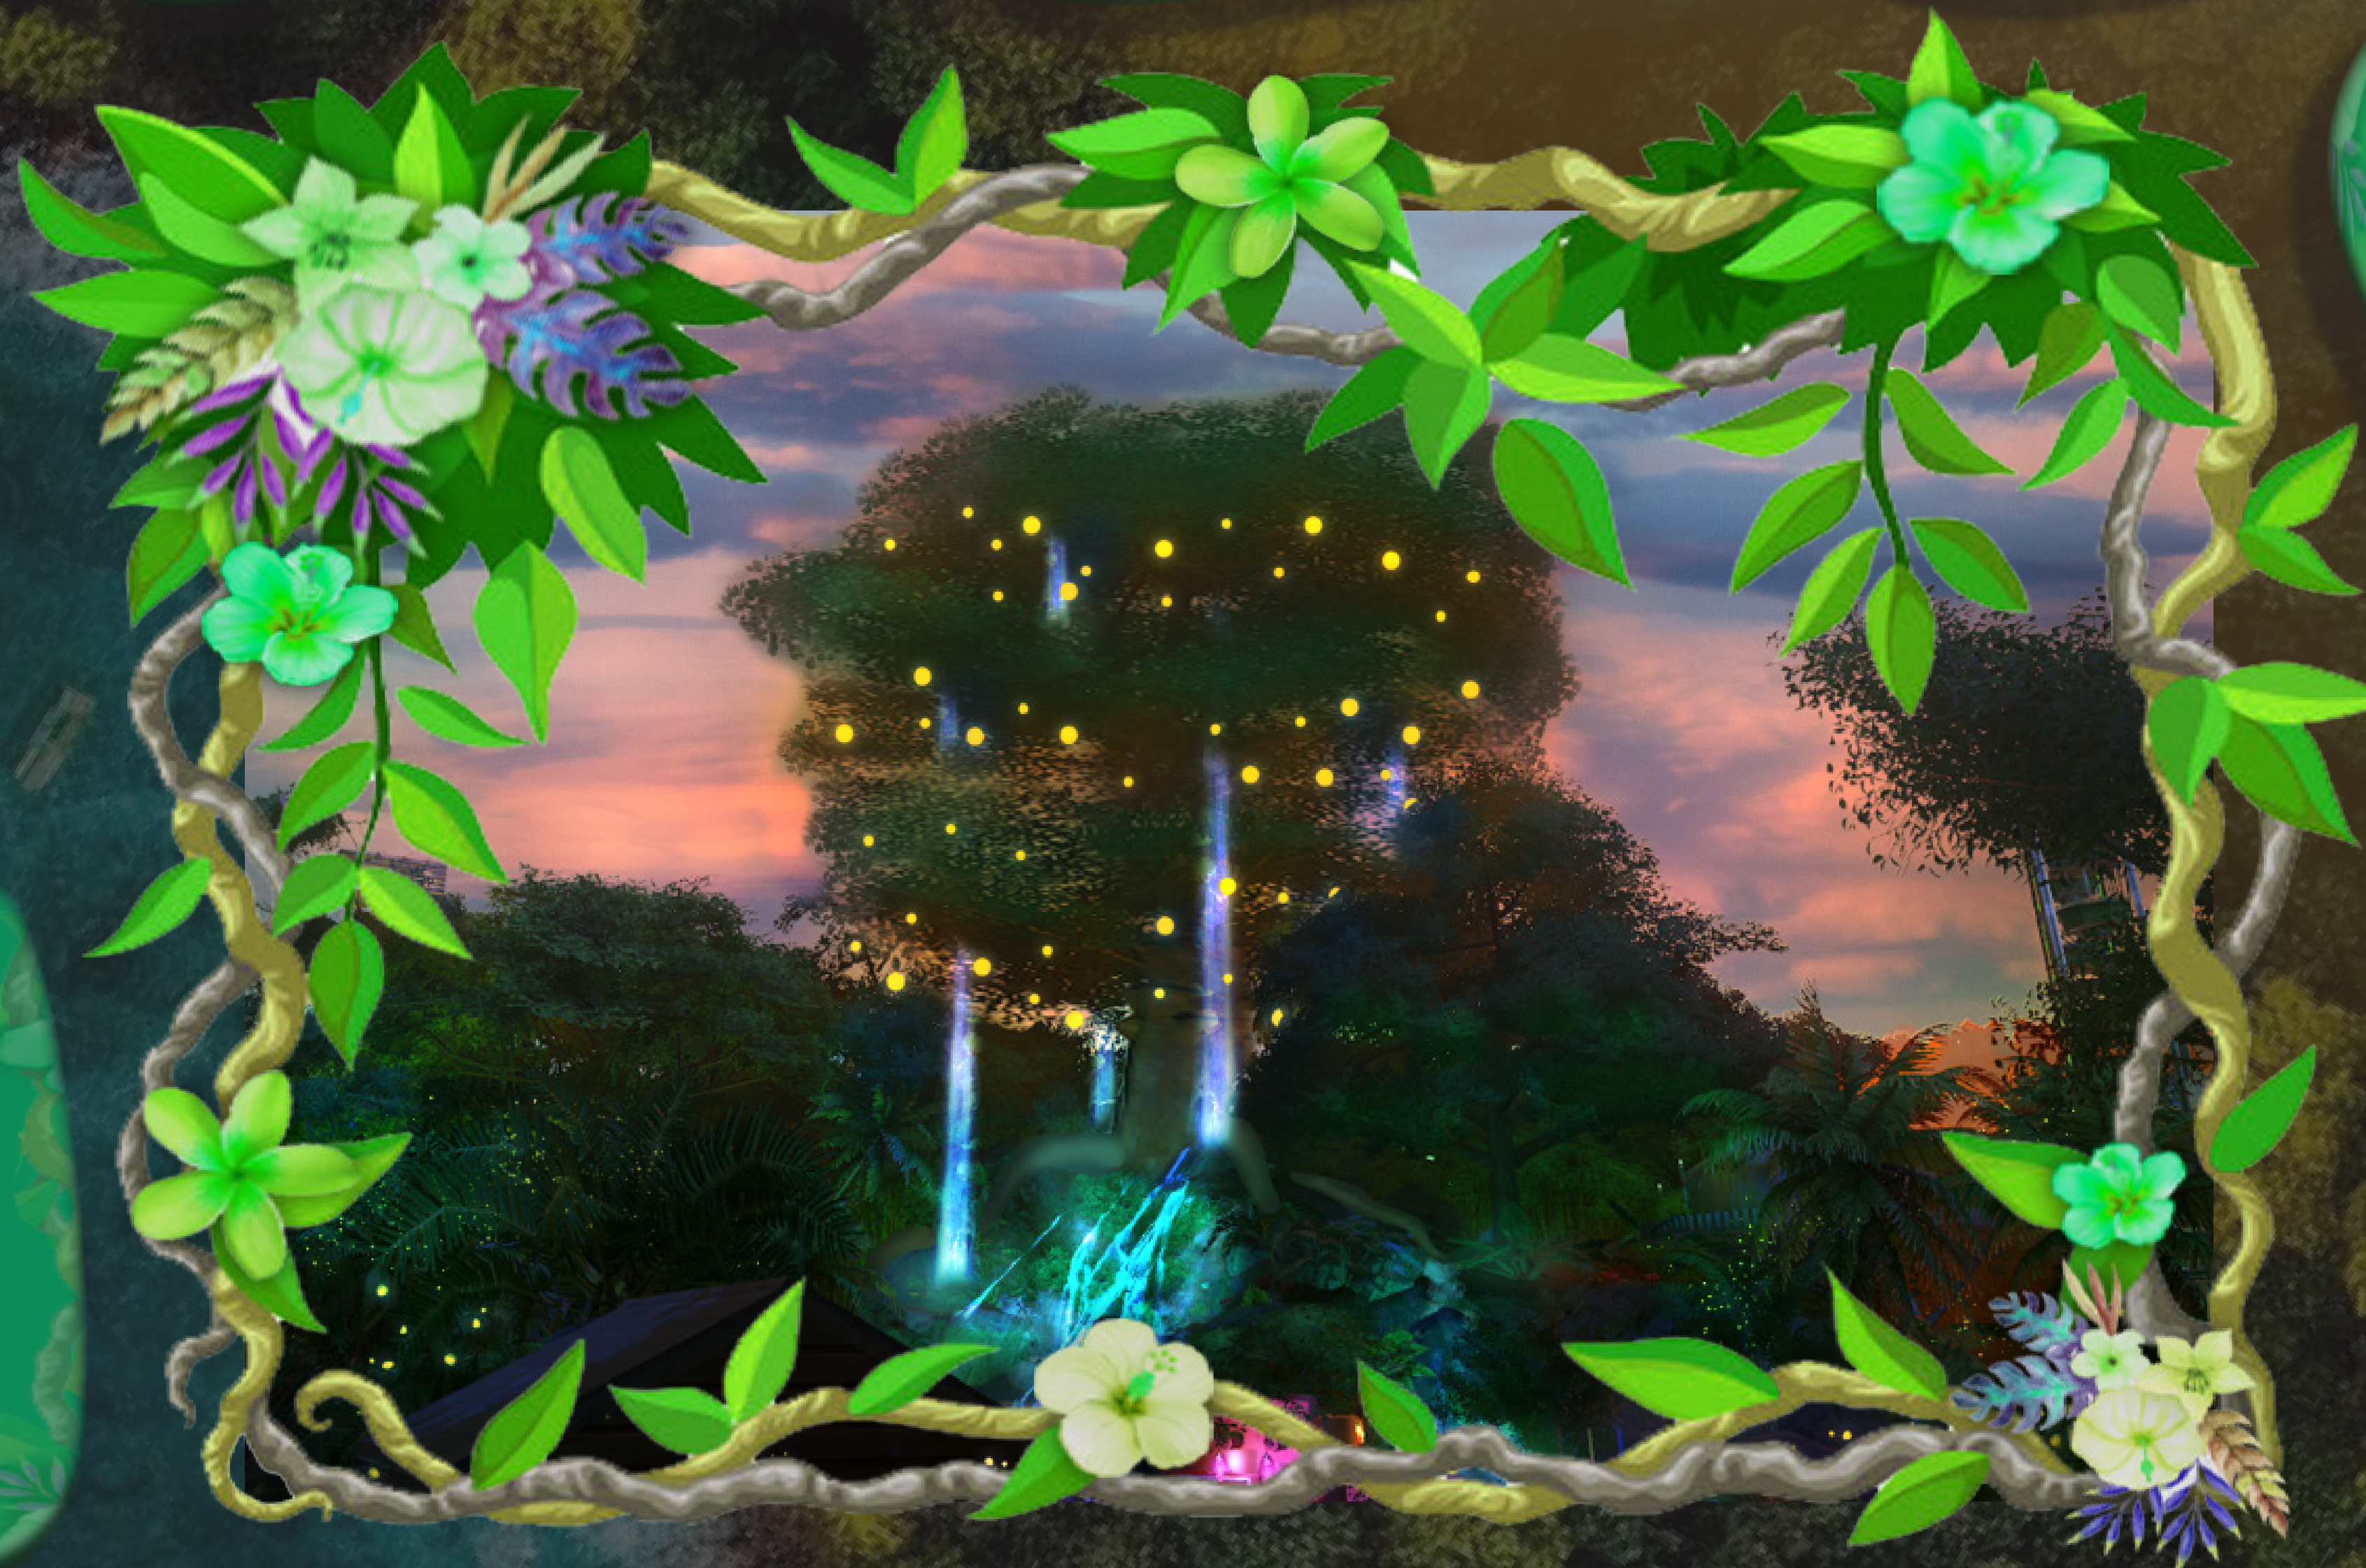

Kysia Falls

Enter the great mystical Tree of Sora to discover and interact with the wondrous ecosystem thriving within!

Climb the paths through the magical tree living at the heart of the jungle. In this walkthrough attraction, guests will see how the elements of **Sun**, **Spring**, and **Soil** work together in harmony to maintain the magical life of the jungle. At sunset, The Tree of Sora emits a magical glow, bathing the land in fantastical lights and colors. Central to Kysia Falls, The Tree of Sora serves as the centerpiece, a day-time exploration attraction, a night-time spectacle of light, and a personalized Discovery Log experience for all to enjoy.

Welcome to Kysia Falls!

For as long as time, the **Sun**, **Spring**, and **Soil** tribes of Kysia Falls have lived in harmony around the Tree of Sora. These people are the caretakers of the land, living in harmony with the natural and magical properties of their lush jungle environment.

In order to keep the tree's magic alive and thriving, each tribe has dedicated their lives to protecting one of the elements of growth— sunshine, water spring, and rich soil— to sustain the magical creatures that thrive within its ecosystem. The tribes have welcomed us in, to discover their community and join their celebration of nature's wonders.

Explore the tribes' marvelous treehouse homes and meet characters from the Sun, Spring, and Soil tribes!